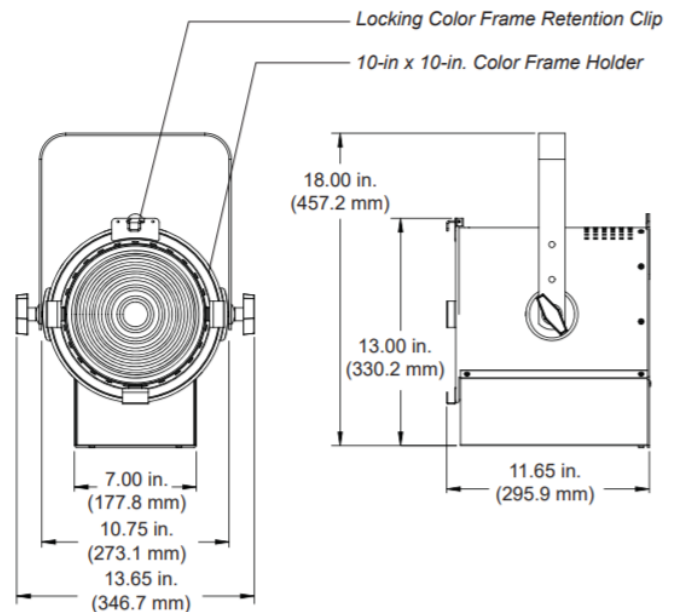

# Photometric Performance

*Spot @ 10  
Degrees*

Distance	(ft)	5.0	10.0	15.0	20.0	25.0	30.0	35.0	40.0	45.0
	(m)	1.5	3.0	4.6	6.1	7.6	9.1	10.7	12.2	13.7
Beam Diameter	(ft)	1' 3"	2' 5"	3' 7"	4' 10"	6'-7"	7'-11"	9'-2"	10'-6"	11'-10"
	(m)	0.4	0.7	1.1	1.5	2.0	2.4	2.8	3.2	3.6
2700K	(fc)	1455.0	363.7	161.7	90.9	58.2	40.4	29.7	22.7	18.0
	(lux)	15655.3	3913.8	1739.5	978.5	626.2	434.9	319.5	244.6	193.3
3000K	(fc)	1530.1	382.5	170.0	95.6	61.2	42.5	31.2	23.9	18.9
	(lux)	16463.6	4115.9	1829.3	1029.0	658.5	457.3	336.0	257.2	203.3
4000K	(fc)	1684.0	421.1	187.2	105.3	67.4	46.8	34.4	26.3	20.8
	(lux)	18119.8	4531.3	2013.8	1132.8	725.0	503.5	369.9	283.2	223.8
5000K	(fc)	1806.0	451.7	200.7	112.9	72.2	50.2	36.9	28.2	22.3
	(lux)	19432.6	4860.0	2160.0	1215.0	777.3	540.0	396.7	303.6	240.0